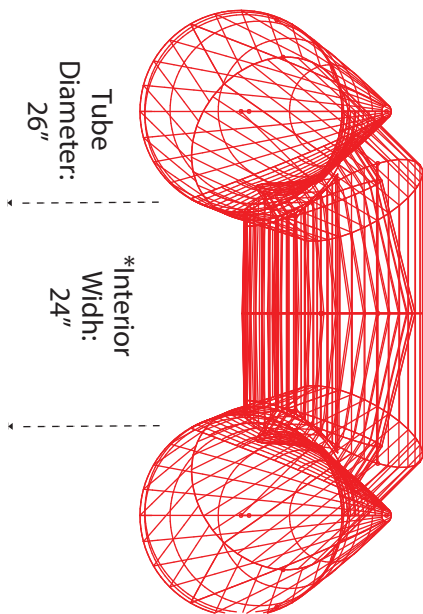

# Mammoth

Please use the specifications as a guideline only.

800-247-3432 ~ info@aire.com

www.aire.com

AIRE & Tributary boats are handcrafted by skilled professionals. As with all handcrafted items, there may be some slight variations from boat to boat, all measurements are subject to 1" + or - variation.

\*Measured with no thwarts installed