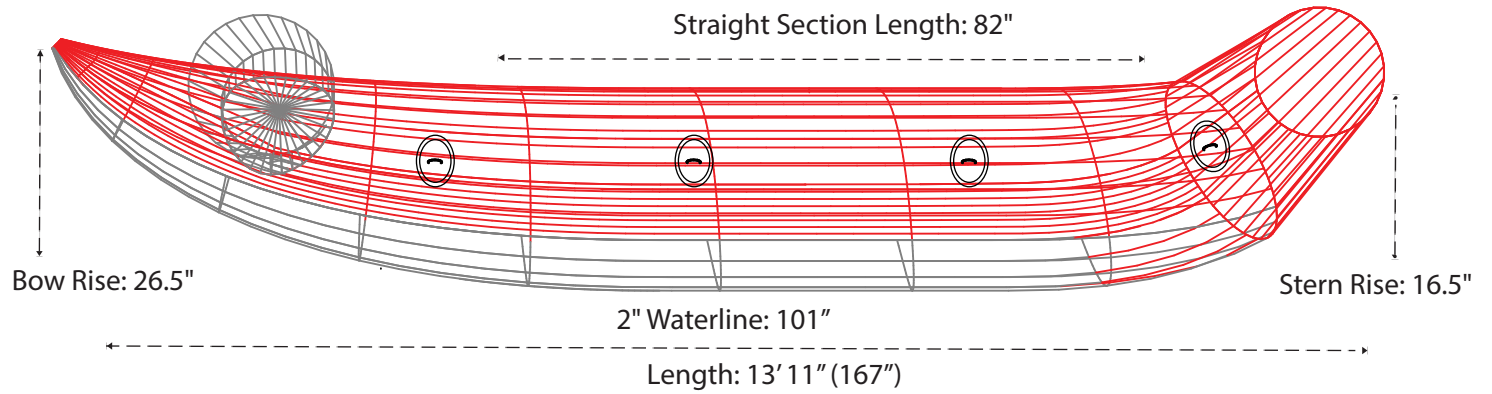

# Mammoth

Please use the specifications as a guideline only.

800-247-3432 ~ info@aire.com

www.aire.com

AIRE & Tributary boats are handcrafted by skilled professionals. As with all handcrafted items, there may be some slight variations from boat to boat, all measurements are subject to 1" + or - variation.

\*Measured with no thwarts installed