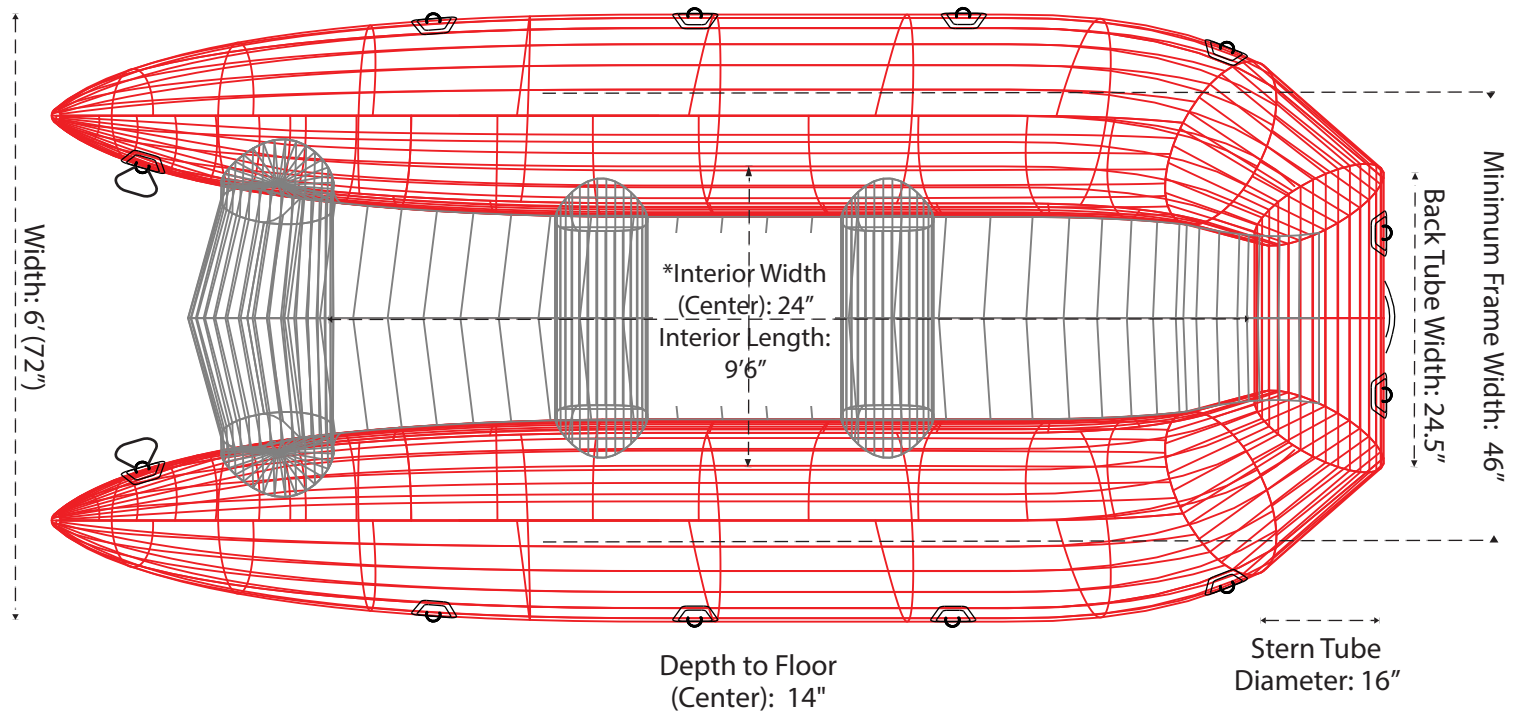

# Mammoth

Please use the specifications as a guideline only.

800-247-3432 ~ info@aire.com

www.aire.com

AIRE & Tributary boats are handcrafted by skilled professionals. As with all handcrafted items, there may be some slight variations from boat to boat, all measurements are subject to 1" + or - variation.

\*Measured with no thwarts installed