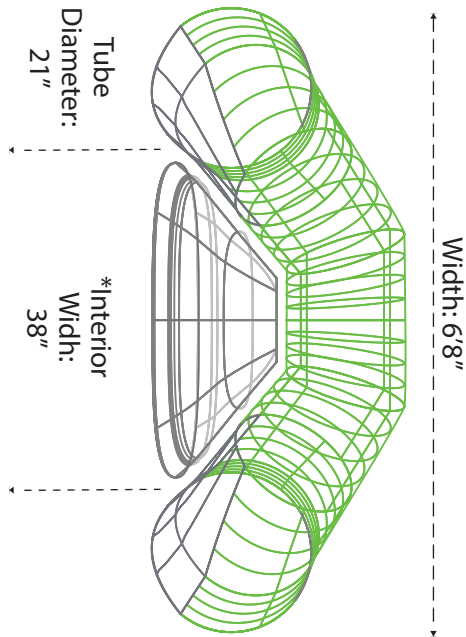

# 136DD

Please use the specifications as a guideline only.

800-247-3432 ~ info@aire.com  
www.aire.com

AIRE & Tributary boats are handcrafted by skilled professionals. As with all handcrafted items, there may be some slight variations from boat to boat, all measurements are subject to 1" + or - variation.