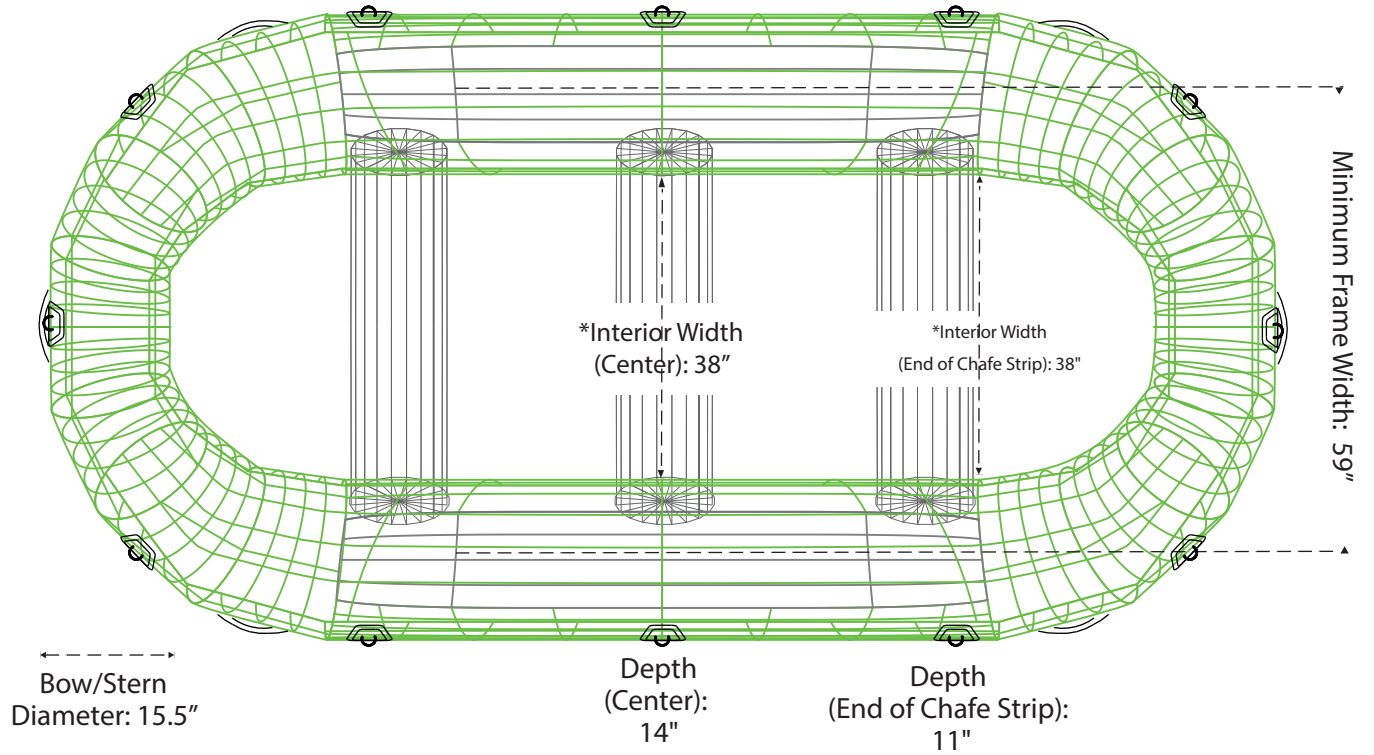

# 136DD

Please use the specifications as a guideline only.

800-247-3432 ~ info@aire.com  
www.aire.com

AIRE & Tributary boats are handcrafted by skilled professionals. As with all handcrafted items, there may be some slight variations from boat to boat, all measurements are subject to 1" + or - variation.