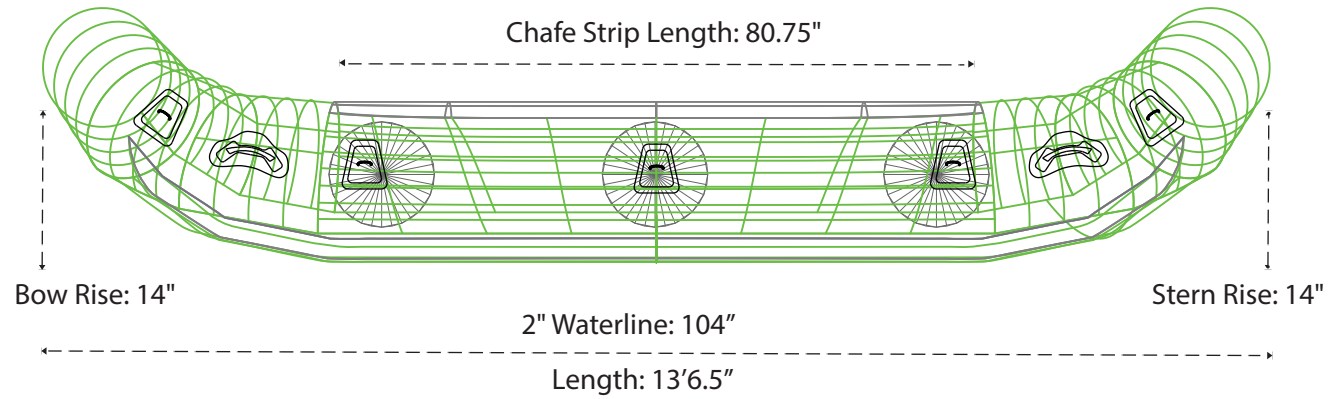

# 136DD

Please use the specifications as a guideline only.

800-247-3432 ~ info@aire.com  
www.aire.com

AIRE & Tributary boats are handcrafted by skilled professionals. As with all handcrafted items, there may be some slight variations from boat to boat, all measurements are subject to 1" + or - variation.