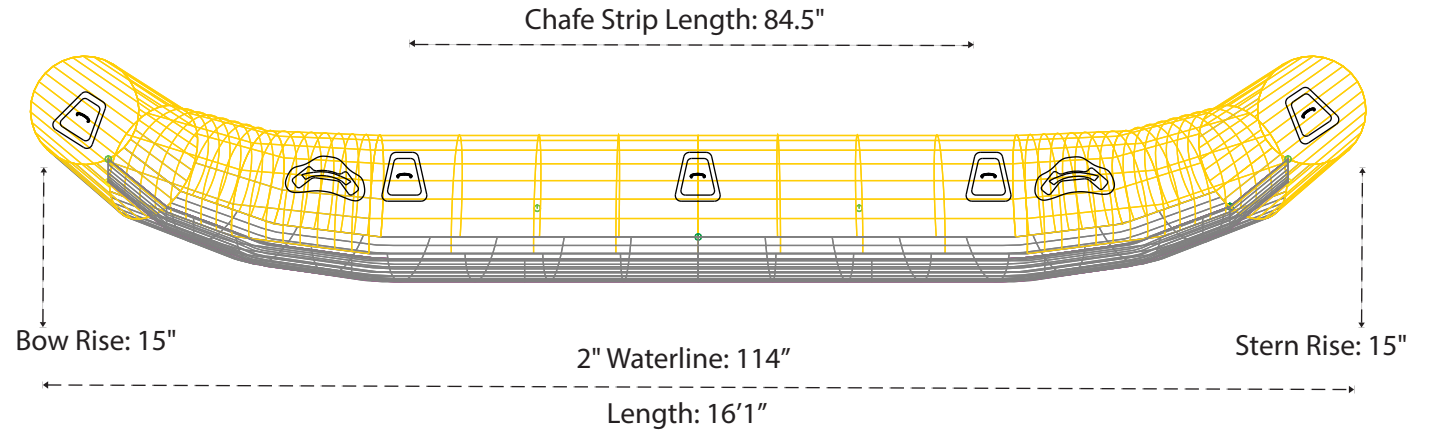

160DD

Please use the specifications as a guideline only.

800-247-3432 ~ info@aire.com
www.aire.com

AIRE & Tributary boats are handcrafted by skilled professionals. As with all handcrafted items, there may be some slight variations from boat to boat, all measurements are subject to 1" + or - variation.

*Measured with no thwarts installed