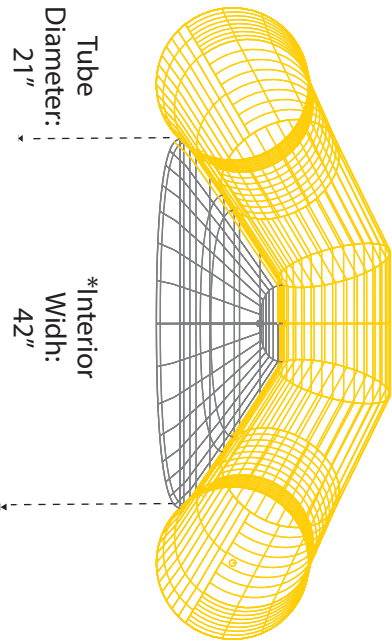

160DD

Please use the specifications as a guideline only.

800-247-3432 ~ info@aire.com
www.aire.com

AIRE & Tributary boats are handcrafted by skilled professionals. As with all handcrafted items, there may be some slight variations from boat to boat, all measurements are subject to 1" + or - variation.

*Measured with no thwarts installed