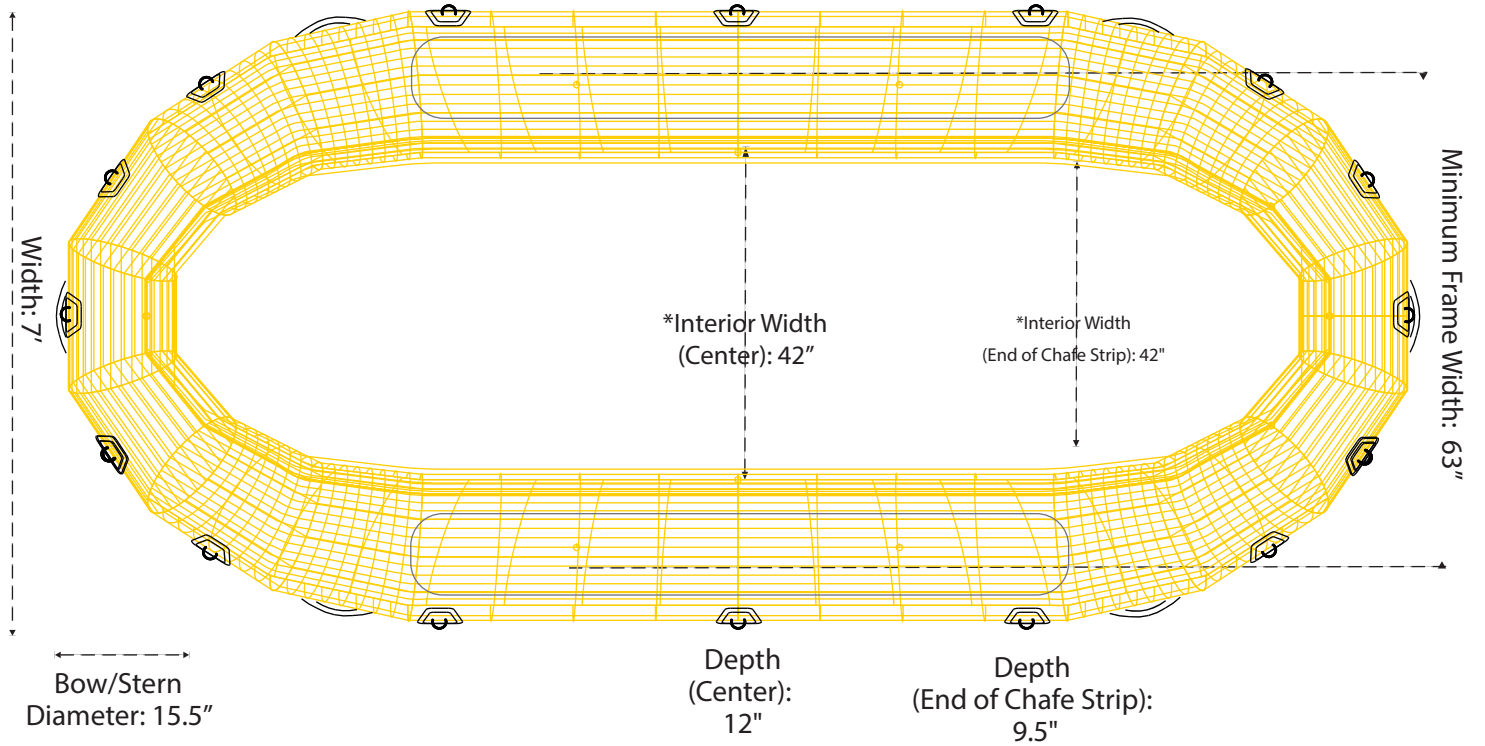

160DD

Please use the specifications as a guideline only.

800-247-3432 ~ info@aire.com
www.aire.com

AIRE & Tributary boats are handcrafted by skilled professionals. As with all handcrafted items, there may be some slight variations from boat to boat, all measurements are subject to 1" + or - variation.

*Measured with no thwarts installed